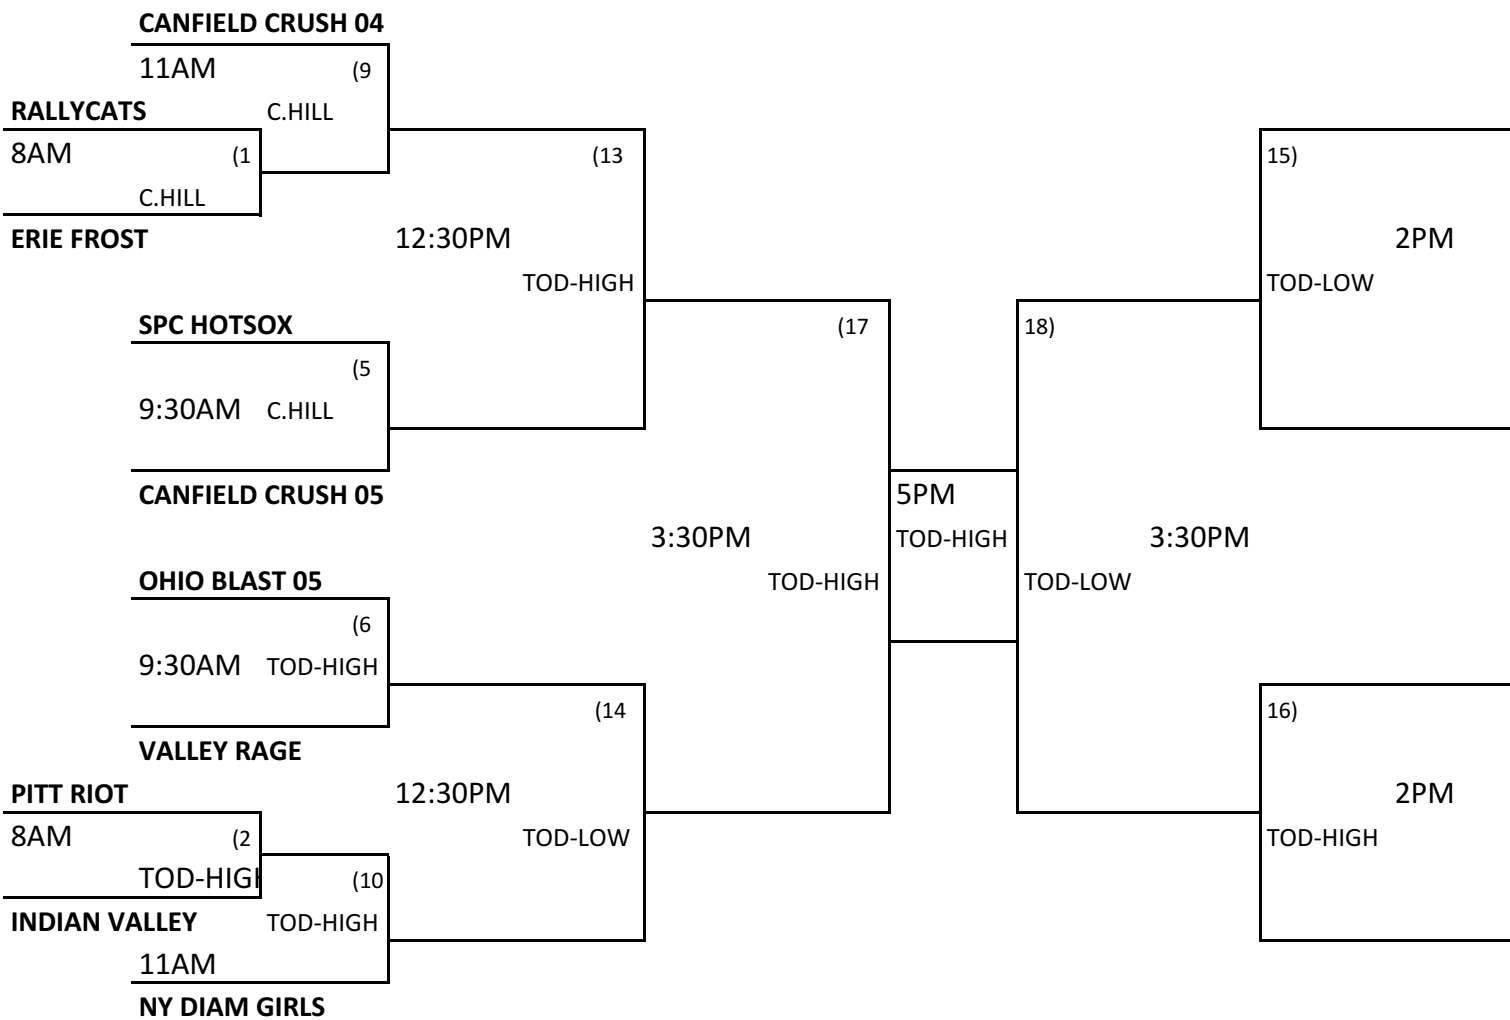

# 12U BRACKET

**BUTLER STING**

11) 11AM

TOD-LOW **THUNDER ELITE 05**

3) 8AM

TOD-LOW

**MV FLASH**

**PITT POWER**

7)

TOD-LOW 9:30AM

**CANNONS**

**FURY 05**

8)

PONY 9:30AM

**SC PROSPECTS**

POLAND PRIDE

4) 8AM

PONY

12)

PONY EMERALDS 05

11AM

**LIGHTNING GOLD**